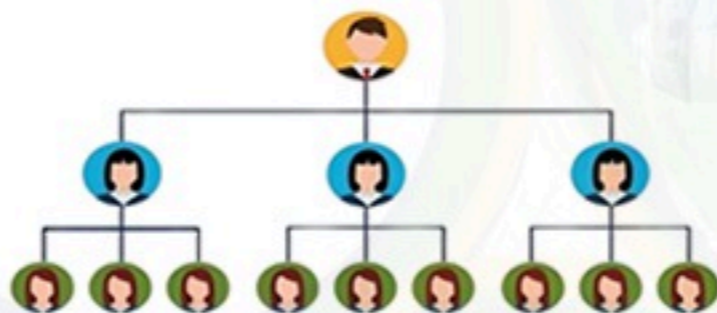

STAGE FOUR

Once you have 12 downlines who meets you in stage four, You will complete stage four and move to stage five automatically.

STAGE FOUR COMPLETION FOOD ITEMS:

Stage four Rewards worth ₦10,000,000
or cash equivalent to your bank account within 24 hours.