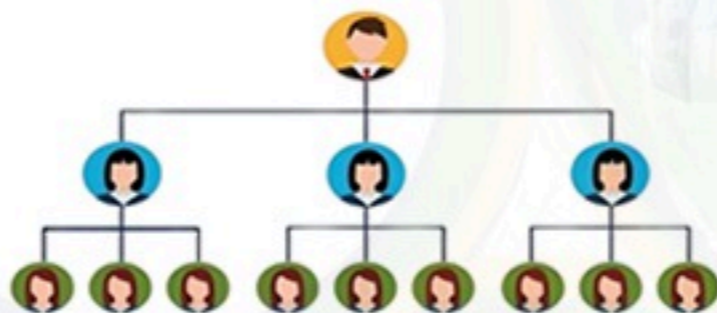

STAGE FOUR COMPLETION FOOD ITEMS:

Stage four Rewards worth ₦10,000,000
or cash equivalent to your bank account within 24 hours.

FoodHeritage
CONNECT WORLDWIDE
Connecting dreams to reality

STAGE FOUR REWARDS

Food items
Cash rewards
High tech electronics gadgets
Brand new Apple iphone
Education funds
A brand new car
Skill acquisitions
International vacation
Housing funds
Medical funds.

STAGE FIVE

Once you have 12 downlines who meets you in stage five, You will complete stage five and move to infinity stage automatically.