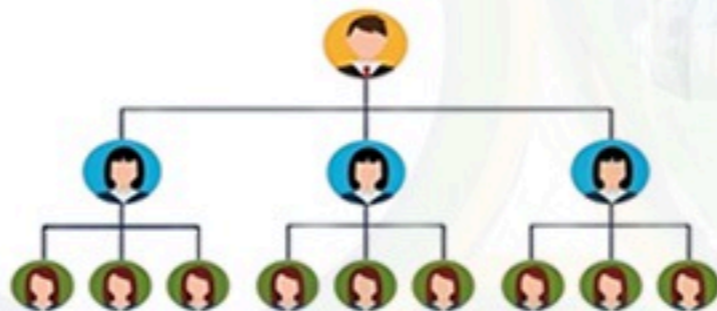

STAGE THREE

Once you have 12 downlines who meets you in stage three, You will complete stage three and move to stage four automatically.

STAGE THREE COMPLETION FOOD ITEMS:

Stage three Food items worth ₦160,000
or cash equivalent paid to your bank account within 24 hours.